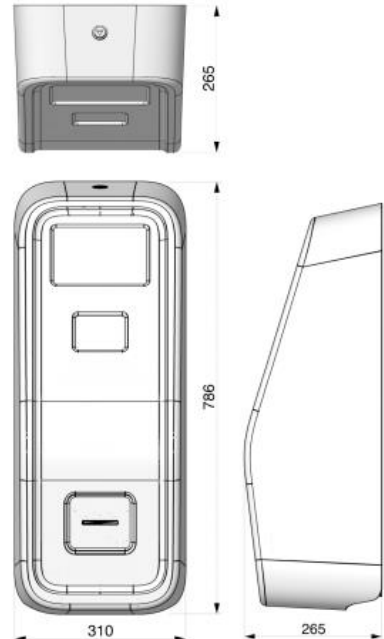

Scan boarding pass

Bag-tag is printed

Attach the bag-tag

Quick, easy and contactless operation

Quick and easy customized profiling/branding

- ✓ 100% Contactless printing of bag-tag
- ✓ Quick, easy and intuitive to use
- ✓ Profiling made easy with replaceable sticker/decals
- ✓ Common use, supports multiple airlines
- ✓ Connects to BBC cloud, MyAirport<sup>®</sup>
- ✓ Wireless connection through 4G/LTE/Wi-Fi

## Technical data:

Power	
Input Voltage	110 – 220VAC
Standby Current	110mA
Mechanical	
Dimensions (LxWxH)	25.6 x 31 x 78.6 cm 10.4 x 12.2 x 30.9 in
Weight	12 kg
Communication	
4G network	Yes (default)
Wi-Fi	Yes*
Ethernet	Yes*
*requires VPN for support	
Print Stock	
Roll Diameter	Up to 20cm
Paper Width	20-54mm
Number of tags pr. roll	200 - 250
Print Resolution	>200DPI