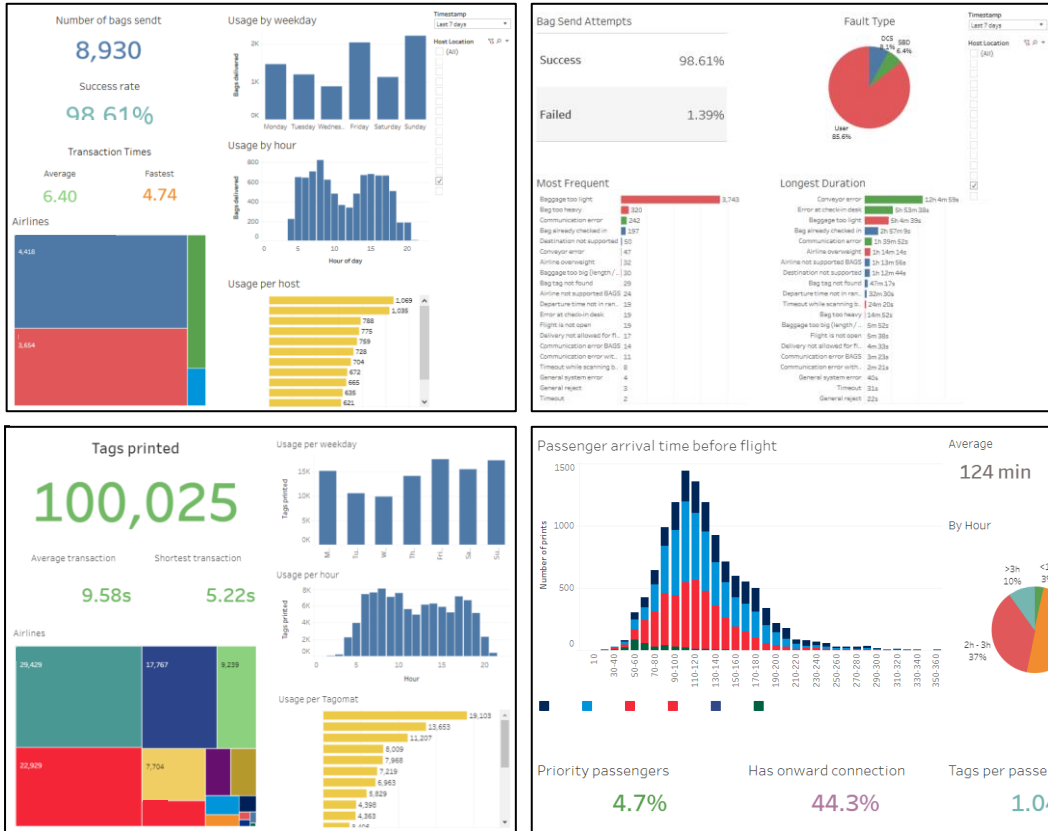

MYAIRPORT - LOGIN

Username

Password

Login

Follow the instructions on your device

- ✓ Cloud based solution (data storage in the EU)
- ✓ Quick, easy and intuitive to use
- ✓ No need to download app
- ✓ Login from web browser
- ✓ Statistical dashboards
- ✓ Live dashboards
- ✓ Available on all platforms (mobile, tablet, PC, Mac)

Multiple dashboards available

Logged in as user@email.com

Menu Option 1 Menu Option 2 Menu Option 3 Menu Option 4

LIVE DASHBOARD

Tagomat 6/6	Bagdrop 5/6	BHS 1/1
<ul style="list-style-type: none"> ✓ tgm1-bbc Idle ✓ tgm2-bbc Idle ✓ tgm3-bbc Idle ✓ tgm4-bbc Transaction ✓ tgm5-bbc Printing ⚠ tgm6-bbc Out of paper 	<ul style="list-style-type: none"> ✓ sbd1-bbc Sending bag ✓ sbd2-bbc Tag scan ✓ sbd3-bbc Sending bag ✓ sbd4-bbc Manual mode ✓ sbd5-bbc Idle ⚠ sbd6-bbc Offline 	<ul style="list-style-type: none"> ✓ basis Sending bag